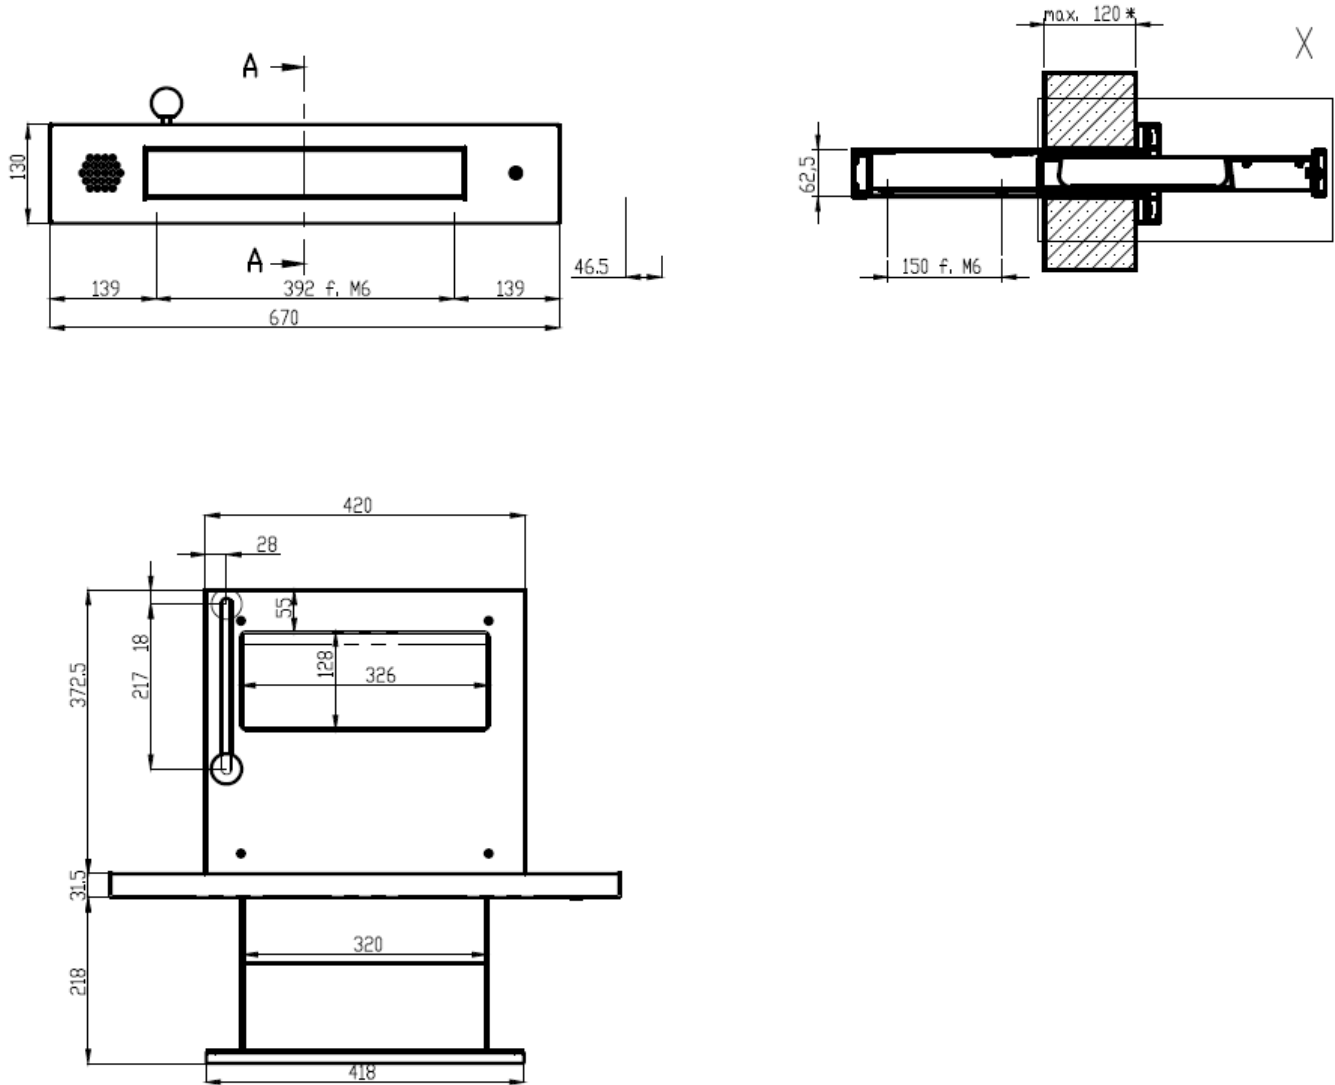

TECHNICAL DRAWINGS