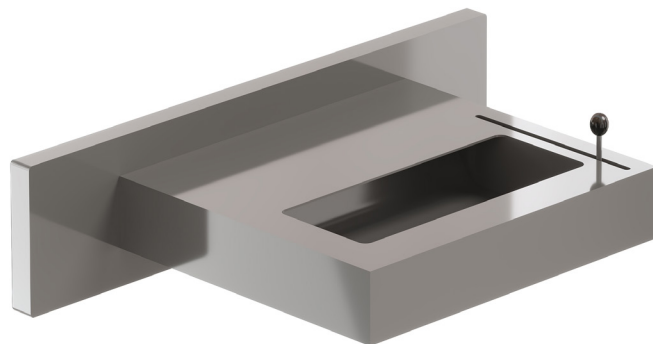

DIMENSIONS (mm)
H: 130 W: 670 D: 32

WEIGHT (kg)
26

RESISTANCE
BS EN 1522 up to FB7

DATASHEET

EXTENDING TRANSACTION DRAWER

Safetell's bullet resistant Extending Transaction Drawer allows the secure transfer of cash and documents through a bullet resistant line. Typical applications include guardhouse, gatehouse, checkpoints and any high security exterior applications.

MAIN FEATURES

- Allows transfer of cash through a bullet resistant line
- Manual operation with automatic locking at both ends
- Unit is installed flush with the outside fascia
- Integrated intercom for two-way conversation
- Suitable for passing documents up to A4 in size and items up to 45mm in height
- Can be used both internally and externally
- Steel plate pass-through

OPTIONAL

- Fire rated option available
- Coatings available in RAL colours on request

SERVICE &
MAINTENANCE
AVAILABLE

+44 (0) 1322 223 233

sales@safetell.co.uk safetell.co.uk