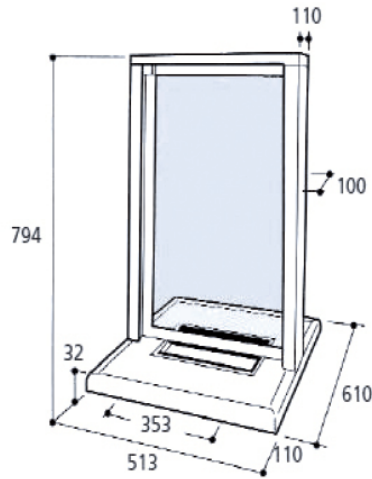

TECHNICAL DRAWINGS

PW2

WE ARE FULLY ACCREDITED

+44 (0) 1322 223 233