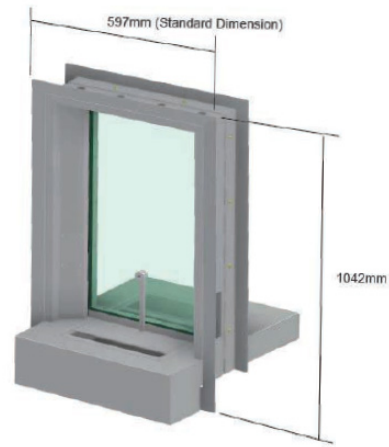

## PW1

**DIMENSIONS (mm)**  
H: 918 W: 513 D: 610

**CASH SCOOP DEPTH (mm)**  
113 with slider

**WEIGHT (kg)**  
Standard: 60

**RESISTANCE**  
Bullet resistance:  
BS 5051 G2.44 Magnum  
Manual attack resistance:  
BS EN 356 P5A

## PW4

**DIMENSIONS (mm)**  
H: 855 W: 620 D: 195

**CASH SCOOP DEPTH (mm)**  
25 tray with closer

**WEIGHT (kg)**  
Standard: 72

**RESISTANCE**  
Bullet resistance:  
BS 5051 G2.44 Magnum  
Manual attack resistance:  
BS EN 356 P5A

### MAIN FEATURES

- Safetell Pay Window modules include framework, security glazing, counterwork, document or cash scoop and either passive or electronic speech transfer
- Available in bullet and manual attack resistance
- A number of item transfer options
- Countertops are produced in attractive grey marmoleum with hardwood edging

# TECHNICAL DRAWINGS

PW1

PW2

PW3

PW4

PW5

PW3

PW4