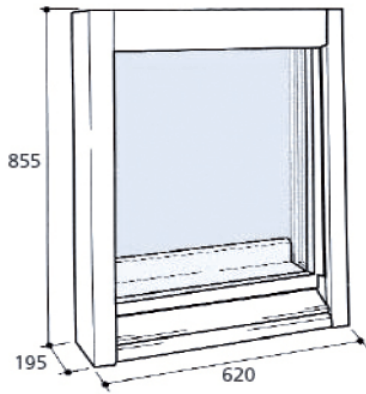

## PW1

**DIMENSIONS (mm)**  
H: 918 W: 513 D: 610

**CASH SCOOP DEPTH (mm)**  
113 with slider

**WEIGHT (kg)**  
Standard: 60

**RESISTANCE**  
Bullet resistance:  
BS 5051 G2.44 Magnum  
Manual attack resistance:  
BS EN 356 P5A

## PW4

**DIMENSIONS (mm)**  
H: 855 W: 620 D: 195

**CASH SCOOP DEPTH (mm)**  
25 tray with closer

**WEIGHT (kg)**  
Standard: 72

**RESISTANCE**  
Bullet resistance:  
BS 5051 G2.44 Magnum  
Manual attack resistance:  
BS EN 356 P5A

## PW5

**DIMENSIONS (mm)**  
H: 1042 W: 597 D: 606

**CASH SCOOP DEPTH (mm)**  
113 with slider

**WEIGHT (kg)**  
Standard: 85

**RESISTANCE**  
Bullet resistance:  
BS 5051 G2.44 Magnum  
Manual attack resistance:  
BS EN 356 P5A

# TECHNICAL DRAWINGS

PW1

PW2

PW3

PW4

PW5

PW3

PW4