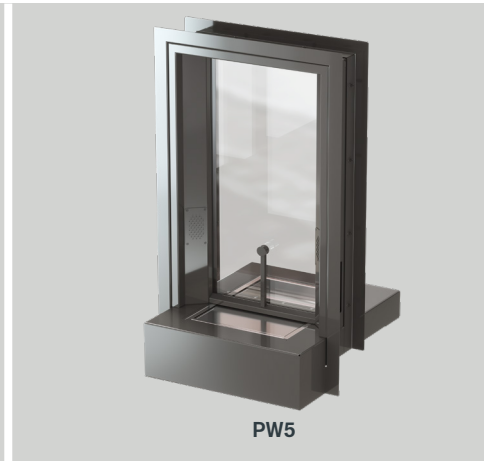

### MAIN FEATURES

- Safetell Pay Window modules include framework, security glazing, counterwork, document or cash scoop and either passive or electronic speech transfer
- Available in bullet and manual attack resistance
- A number of item transfer options
- Countertops are produced in attractive grey marmoleum with hardwood edging

# TECHNICAL DRAWINGS

PW1

PW2

PW3

PW4

PW5

PW3

PW4