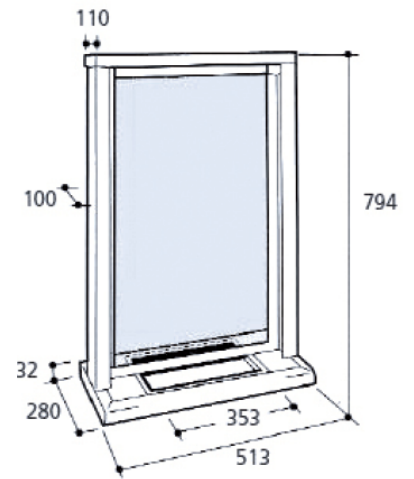

TECHNICAL DRAWINGS

PW3

WE ARE FULLY ACCREDITED

+44 (0) 1322 223 233