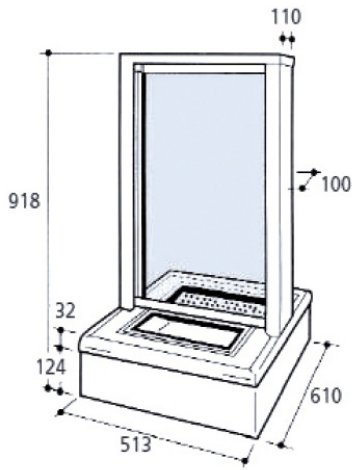

## PW2

**DIMENSIONS (mm)**  
H: 794 W: 513 D: 610

**CASH SCOOP DEPTH (mm)**  
19 without slider

**WEIGHT (kg)**  
Standard: 47

**RESISTANCE**  
Bullet resistance:  
BS 5051 G2.44 Magnum  
Manual attack resistance:  
BS EN 356 P5A

## PW4

**DIMENSIONS (mm)**  
H: 855 W: 620 D: 195

**CASH SCOOP DEPTH (mm)**  
25 tray with closer

**WEIGHT (kg)**  
Standard: 72

**RESISTANCE**  
Bullet resistance:  
BS 5051 G2.44 Magnum  
Manual attack resistance:  
BS EN 356 P5A

## PW5

**DIMENSIONS (mm)**  
H: 1042 W: 597 D: 606

**CASH SCOOP DEPTH (mm)**  
113 with slider

**WEIGHT (kg)**  
Standard: 85

**RESISTANCE**  
Bullet resistance:  
BS 5051 G2.44 Magnum  
Manual attack resistance:  
BS EN 356 P5A

# TECHNICAL DRAWINGS

PW1

PW2

PW3

PW4

PW5

PW3

PW4